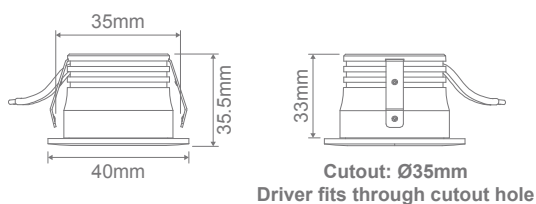

Diagrams / Additional

Item No.	Variant		CCT
	Wht	Blk	
PICO-3	21576	21575	TRIO
	DALI		
	21661	21662	TRIO